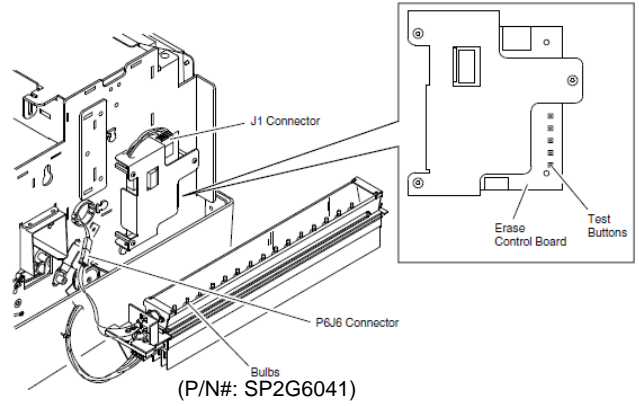

Erase Bulbs - Replacement Parts

Removing Erase Assembly

Locating Erase Lamp Tester Buttons

| Part # | Description | Qty Required |
|----------|--|--------------|
| SP8G6041 | Bulb Erase (unit uses 15 bulbs, replace as needed) | As needed |