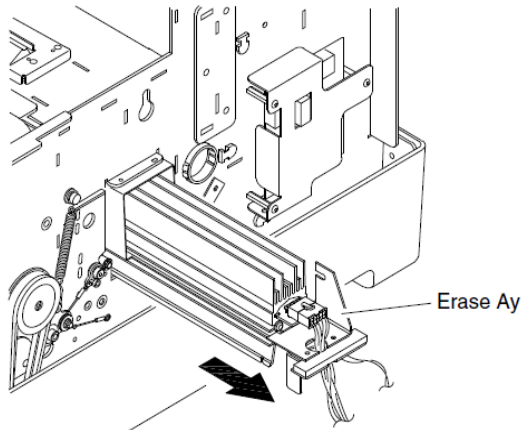

Erase Bulbs - Replacement Parts

Removing Erase Assembly

Locating Erase Lamp Tester Buttons

| Part # | Description | Qty Required |
|----------|--|--------------|
| SP8G6041 | Bulb Erase (unit uses 15 bulbs, replace as needed) | As needed |