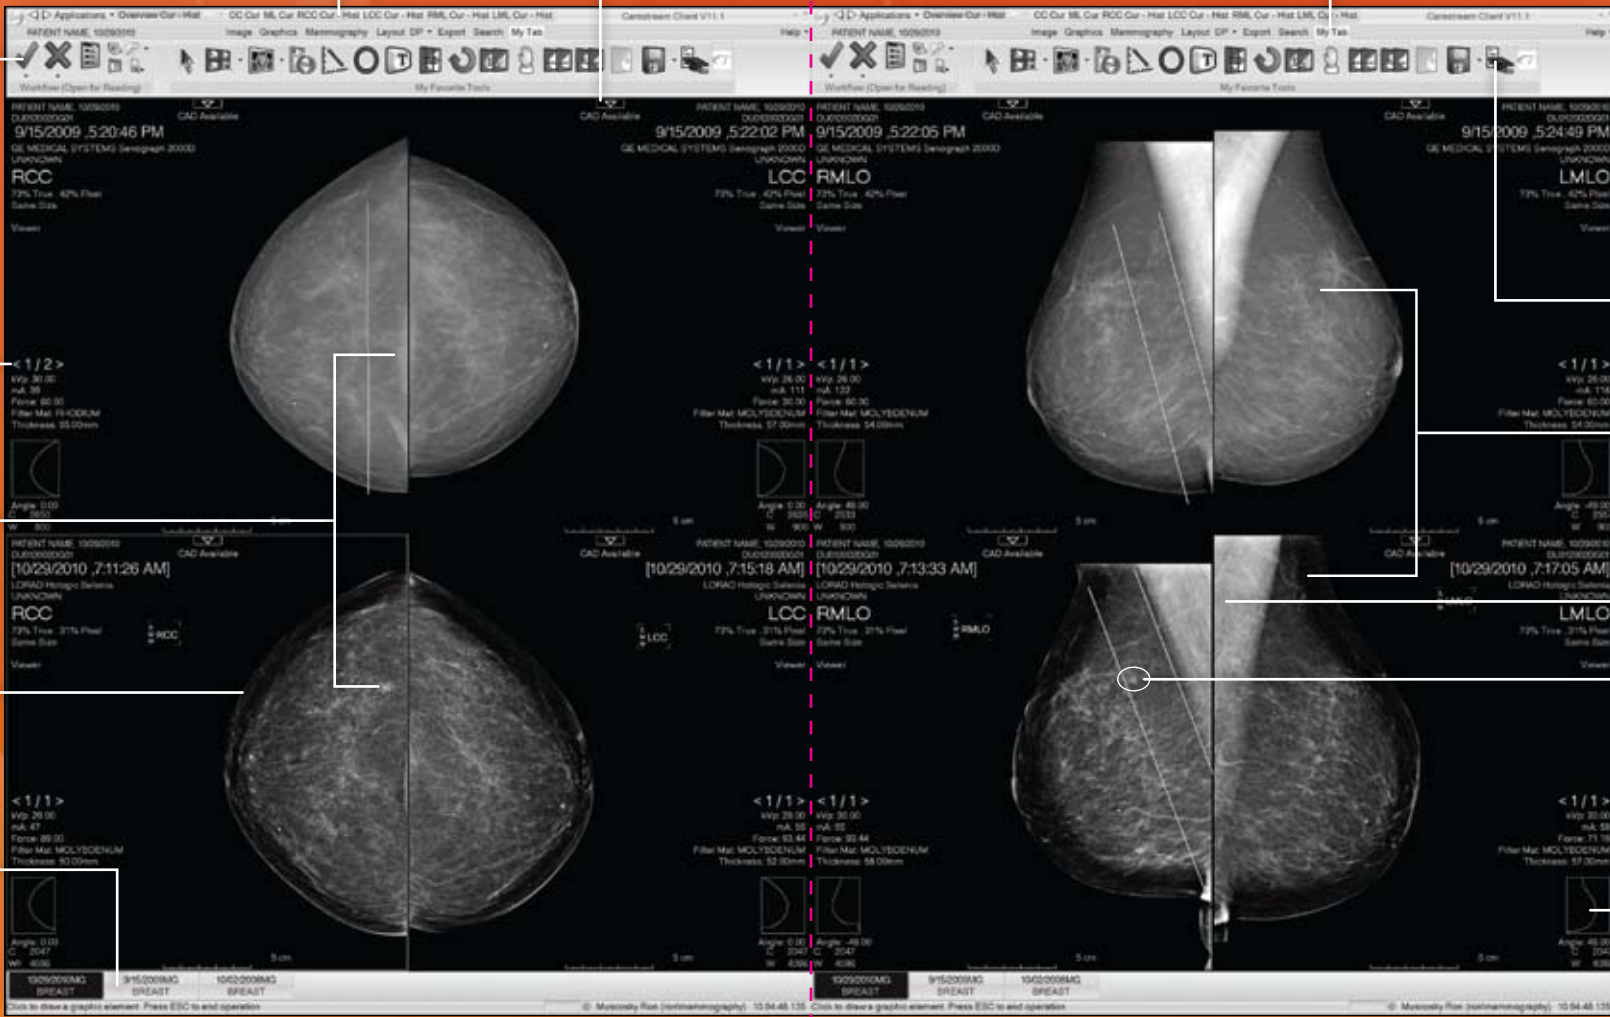

Carestream

Mammography Workstation and PACS

Single Desktop Reading to simplify your work

- View mammography and general radiology procedures, along with related non-DICOM data, from a single desktop
- Multi-modality and multi-vendor image support
- Choice of display configurations

User-Configurable Display Protocols
(Quick access to comparisons through dedicated keypad)

CAD

User-Configurable "My Tab"
& Right-Click Menu

Hideable
Toolbar

Stacked Image
& Study Indicator

Cross-Reference
Lines

Auto Skin
Line Detection
& Scaling Tissue
To Window

Dynamic Prior
Replacement

Available
Studies

Teaching File

Auto Same
Size Between
Manufacturers

Auto Chest Wall
Justification &
Nipple Alignment

Annotations

Image Map

Unread
Image Alert

Sample Display Configurations - General Radiology images can be presented on all displays configured for image display.

* Can be shared for Images, Worklist and Integrations
** Can be shared for Worklist and Integrations