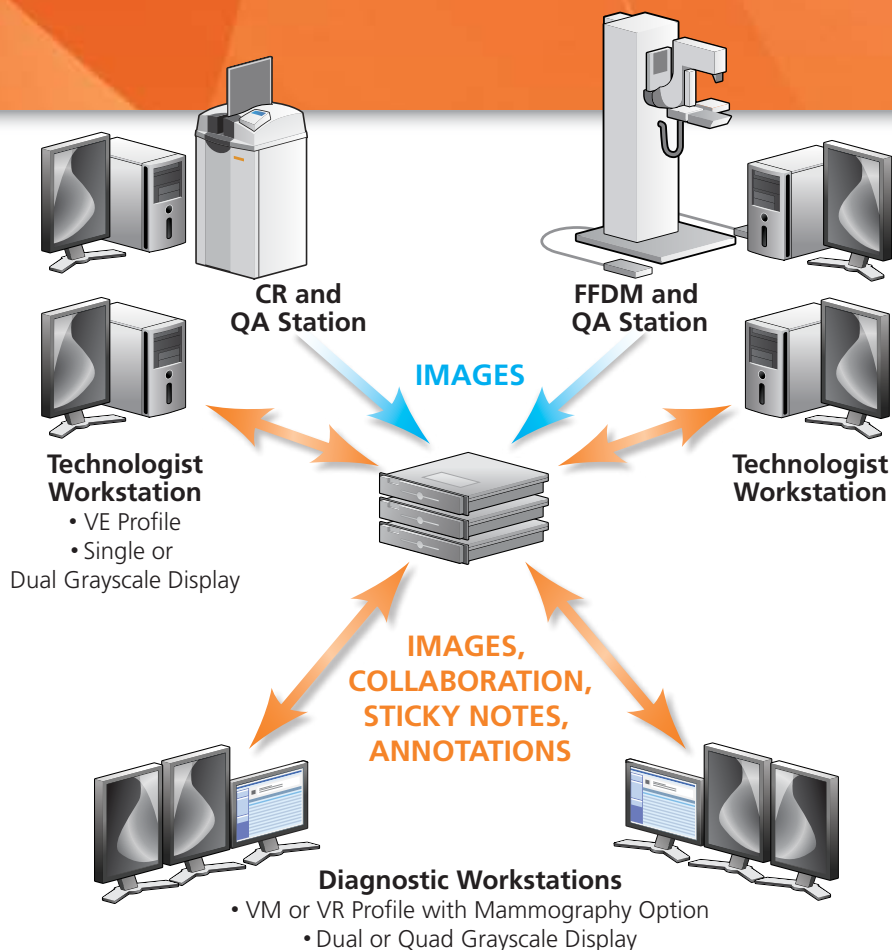

Radiologist/Technologist Dataflow